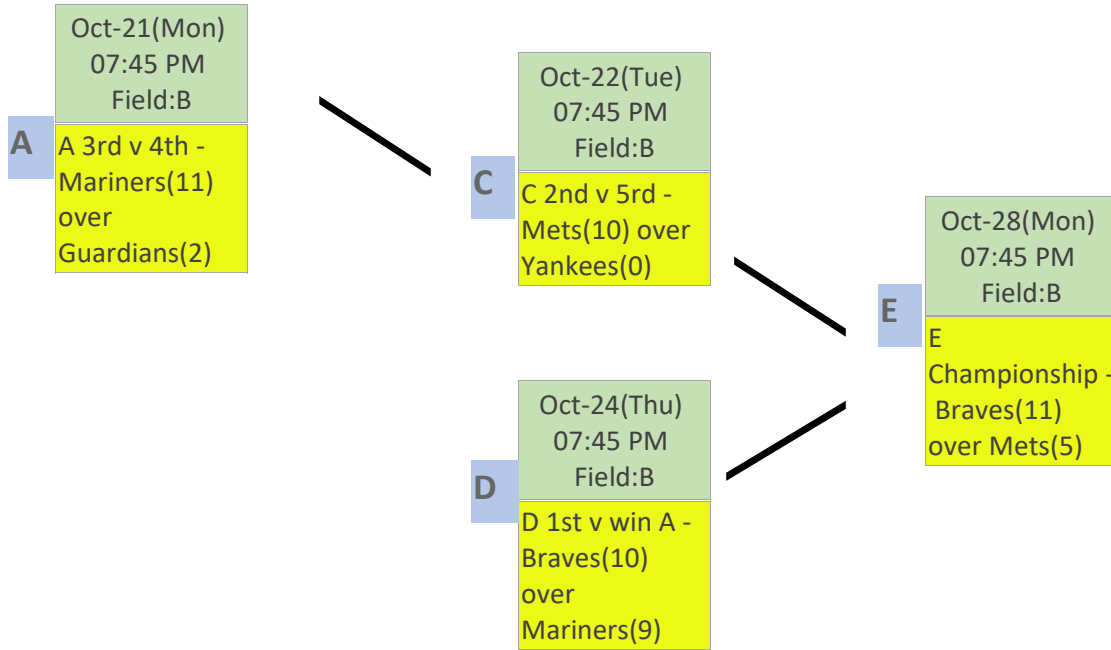

# Playoff Grid Minors Baseball

B4

Tuesday, October 29, 2024

9:11:04 AM

Single Elimination

Version: **Fall Season Completed #10290645**

# Playoff Grid Majors Baseball

B5

Tuesday, October 29, 2024

9:11:04 AM

Single Elimination

Version: **Fall Season Completed #10290645**