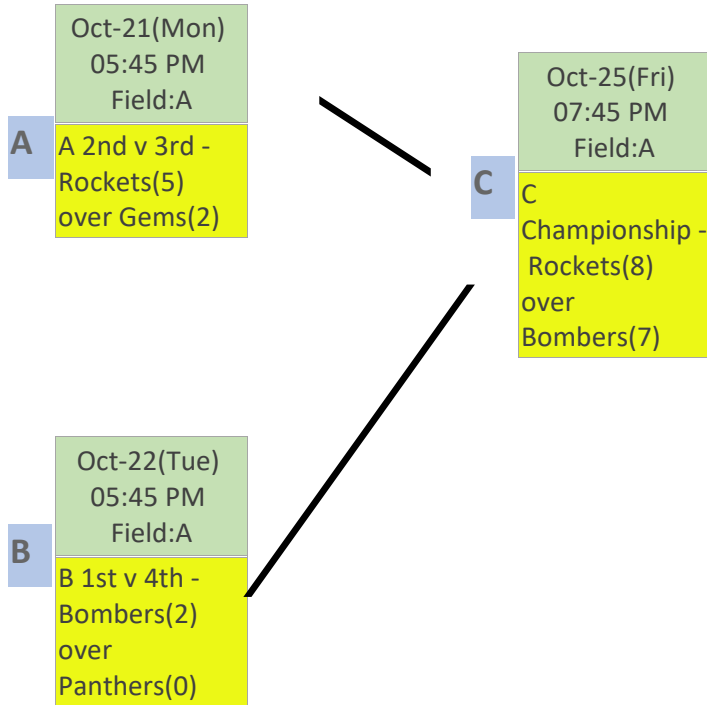

# Playoff Grid Minors Baseball

B4

Tuesday, October 29, 2024

9:11:04 AM

Single Elimination

Version: **Fall Season Completed #10290645**

# Playoff Grid Majors Baseball

B5

Tuesday, October 29, 2024

9:11:04 AM

Single Elimination

Version: **Fall Season Completed #10290645**

# Playoff Grid Girls Softball - Grades 3 to 5

S2

Tuesday, October 29, 2024

9:11:04 AM

Single Elimination

Version: **Fall Season Completed #10290645**

# Playoff Grid Girls Softball - 14U

S3

Tuesday, October 29, 2024

9:11:04 AM

Single Elimination

Version: **Fall Season Completed #10290645**