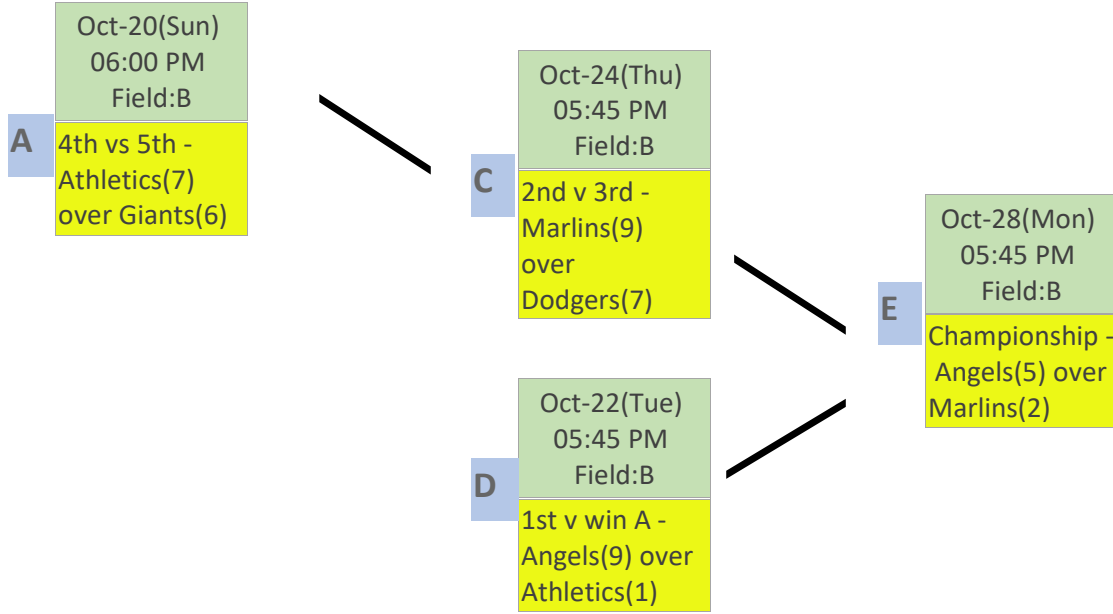

# Playoff Grid Rookies - Player Pitch Instructional

B3

Tuesday, October 29, 2024

9:11:03 AM

Single Elimination

Version: **Fall Season Completed #10290645**

# Playoff Grid Minors Baseball

B4

Tuesday, October 29, 2024

9:11:04 AM

Single Elimination

Version: **Fall Season Completed #10290645**

# Playoff Grid Majors Baseball

B5

Tuesday, October 29, 2024

9:11:04 AM

Single Elimination

Version: **Fall Season Completed #10290645**