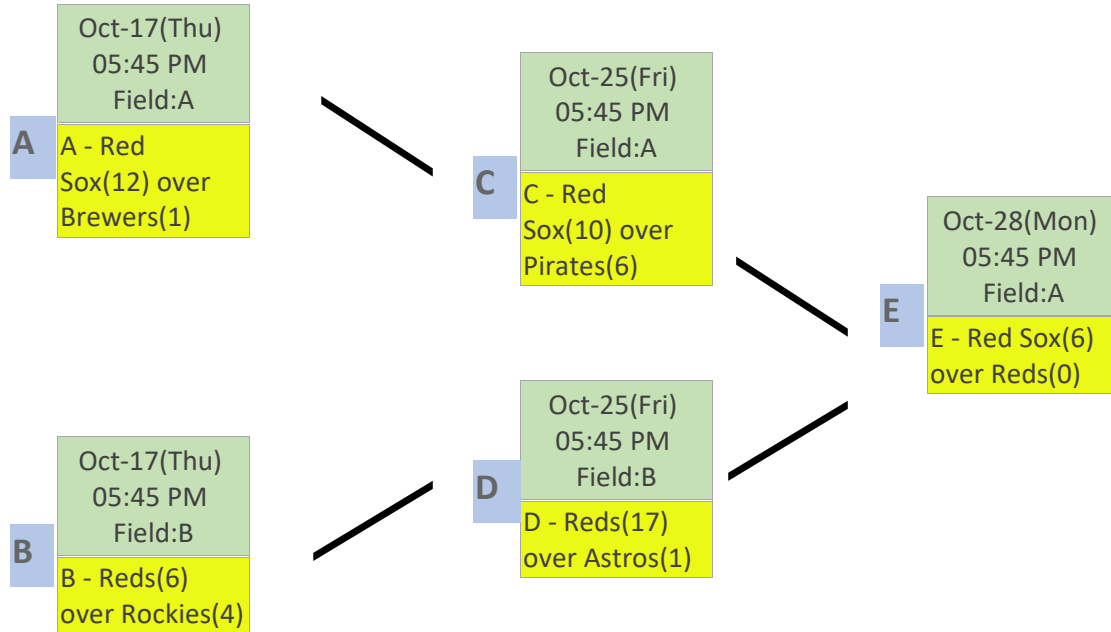

# Playoff Grid Rookies - Player Pitch Instructional

B3

Tuesday, October 29, 2024

9:11:03 AM

Single Elimination

Version: **Fall Season Completed #10290645**

# Playoff Grid Minors Baseball

B4

Tuesday, October 29, 2024

9:11:04 AM

Single Elimination

Version: **Fall Season Completed #10290645**

# Playoff Grid Majors Baseball

B5

Tuesday, October 29, 2024

9:11:04 AM

Single Elimination

Version: **Fall Season Completed #10290645**